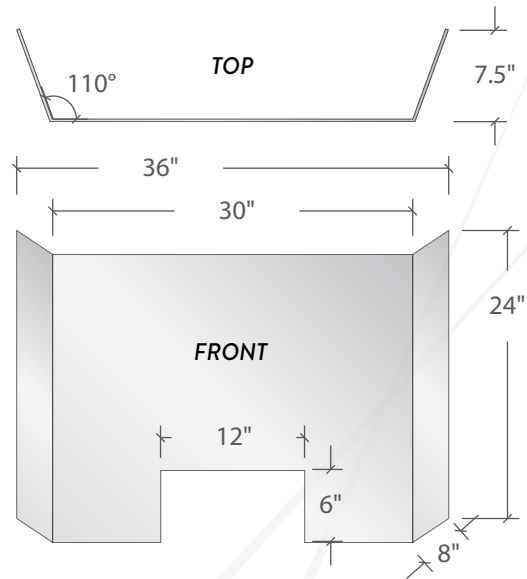

CASHIER SHIELDS

TRIFOLD SHIELD

SIZE: **SMALL** 16" X 30" FACE **MEDIUM** 24" X 30" FACE

MATERIAL: .125" CLEAR ACRYLIC

BENDS: TWO 110° BENDS

MOUNTING: SET ON COUNTER

TRIFOLD SHIELD WITH CUT OUT

SIZE: 24" X 30" FACE

MATERIAL: .125" CLEAR ACRYLIC

BENDS: TWO 110° BENDS

MOUNTING: SET ON COUNTER

BASIC SHIELD

SIZE: **SMALL** 23" X 31" **MEDIUM** 31" X 36" **LARGE** 47" X 47"

MATERIAL: .125" CLEAR ACRYLIC

CORNERS: ROUNDED (.5" RADIUS)

HOLES: 1/4" HOLES FOR MOUNTING ALONG PERIMETER

MOUNTING: CEILING HUNG OR FASTENED TO COUNTER

CUSTOM SIZES, SHAPES,
MOUNTING AND BENDS
AVAILABLE ON ALL STYLES.

COLOR VINYL CAN BE
ADDED TO THE RIDGE OF
YOUR SHIELD TO INCREASE
VISIBILITY.