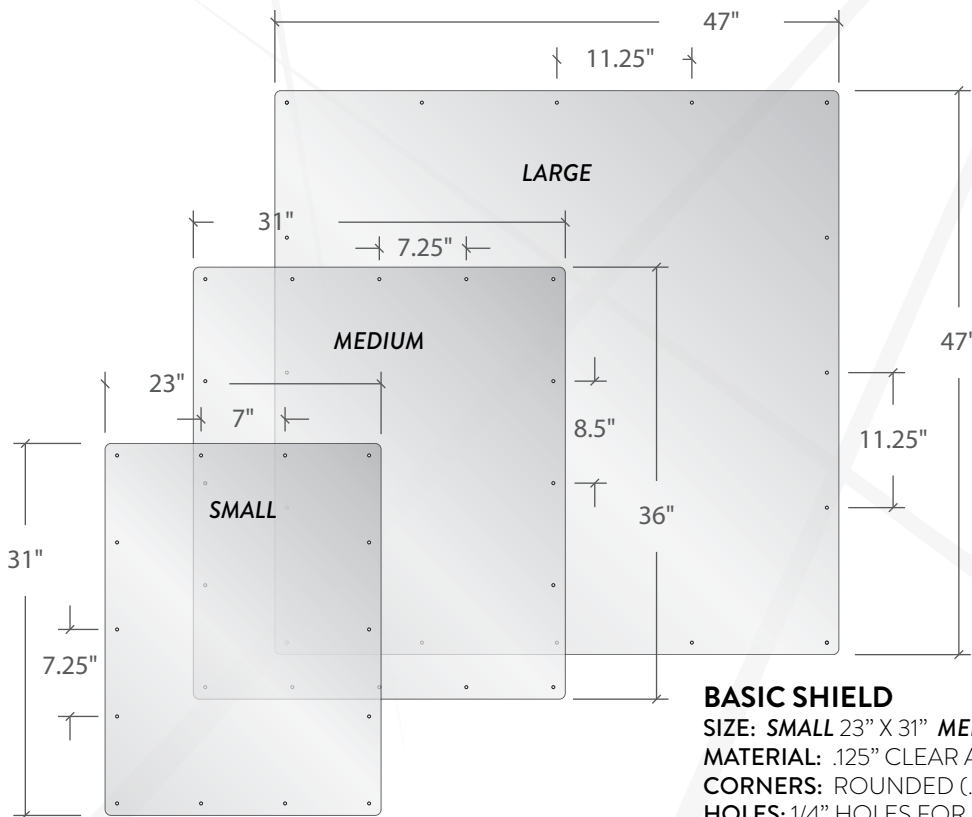

CASHIER SHIELDS

TRIFOLD SHIELD

SIZE: **SMALL** 16" X 30" FACE **MEDIUM** 24" X 30" FACE

MATERIAL: .125" CLEAR ACRYLIC

BENDS: TWO 110° BENDS

MOUNTING: SET ON COUNTER

TRIFOLD SHIELD WITH CUT OUT

SIZE: 24" X 30" FACE

MATERIAL: .125" CLEAR ACRYLIC

BENDS: TWO 110° BENDS

MOUNTING: SET ON COUNTER

BASIC SHIELD

SIZE: **SMALL** 23" X 31" **MEDIUM** 31" X 36" **LARGE** 47" X 47"

MATERIAL: .125" CLEAR ACRYLIC

CORNERS: ROUNDED (.5" RADIUS)

HOLES: 1/4" HOLES FOR MOUNTING ALONG PERIMETER

MOUNTING: CEILING HUNG OR FASTENED TO COUNTER

CUSTOM SIZES, SHAPES,
MOUNTING AND BENDS
AVAILABLE ON ALL STYLES.

COLOR VINYL CAN BE
ADDED TO THE RIDGE OF
YOUR SHIELD TO INCREASE
VISIBILITY.