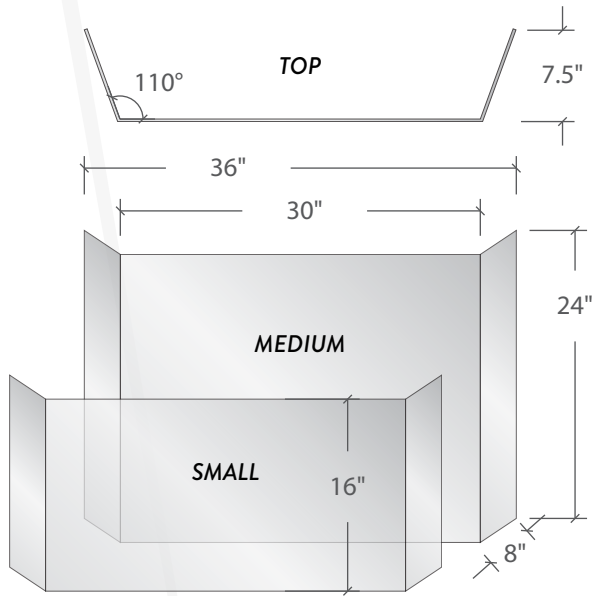

CASHIER SHIELDS

TRIFOLD SHIELD

SIZE: **SMALL** 16" X 30" FACE **MEDIUM** 24" X 30" FACE

MATERIAL: .125" CLEAR ACRYLIC

BENDS: TWO 110° BENDS

MOUNTING: SET ON COUNTER

TRIFOLD SHIELD WITH CUT OUT

SIZE: 24" X 30" FACE

MATERIAL: .125" CLEAR ACRYLIC

BENDS: TWO 110° BENDS

MOUNTING: SET ON COUNTER

BASIC SHIELD

SIZE: **SMALL** 23" X 31" **MEDIUM** 31" X 36" **LARGE** 47" X 47"

MATERIAL: .125" CLEAR ACRYLIC

CORNERS: ROUNDED (.5" RADIUS)

HOLES: 1/4" HOLES FOR MOUNTING ALONG PERIMETER

MOUNTING: CEILING HUNG OR FASTENED TO COUNTER

CUSTOM SIZES, SHAPES,
MOUNTING AND BENDS
AVAILABLE ON ALL STYLES.

COLOR VINYL CAN BE
ADDED TO THE RIDGE OF
YOUR SHIELD TO INCREASE
VISIBILITY.